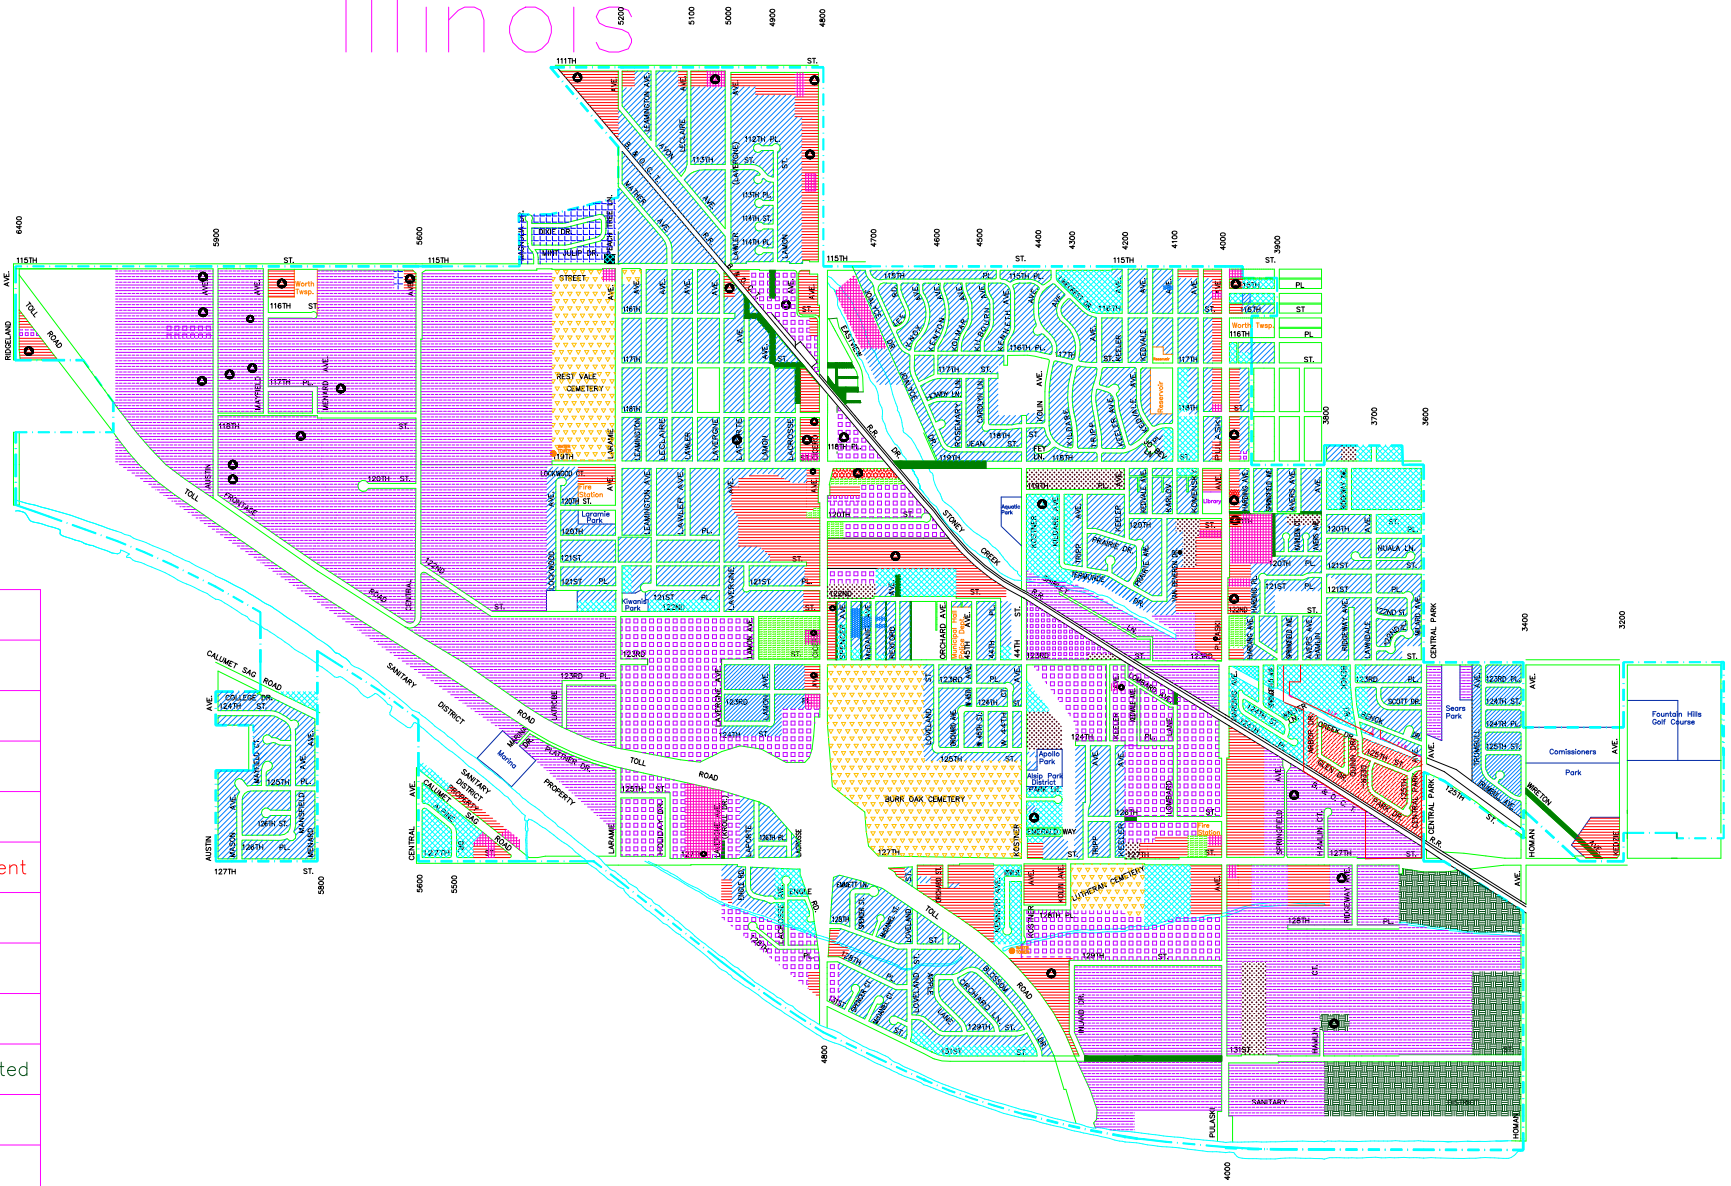

Village of Alsip, Illinois

600 0 600
SCALE: 1" = 600'

LEGEND

	R-1 Residential
	R-2 Residential
	R-3 Residential
	B-1 Business District
	B-2 Business Amusement
	B-3 Business Taverns
	I-1 Industrial-Light
	I-2 Industrial-Heavy
	I-3 Industrial-Unrestricted
	Farming
	Public Land
	Cemetery
	Mixed Buisness
	B-P.U.D.
	R-P.U.D.

● Special Use (Refer to Specific Ordinances as Applicable)